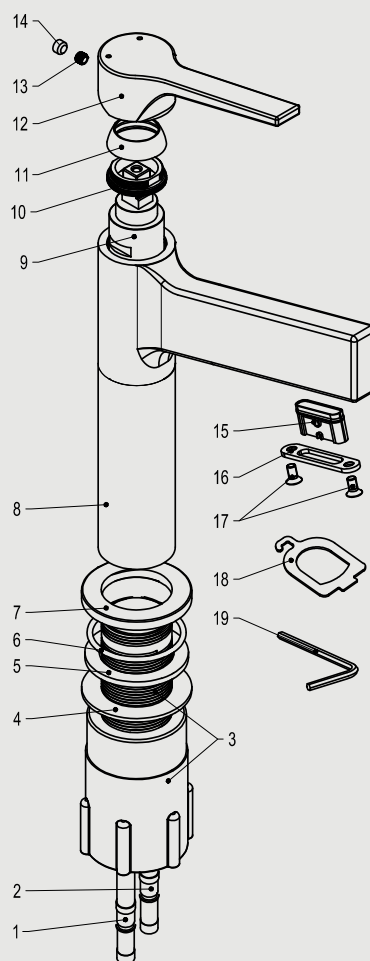

Edition: 2020-04-01

1. 1 Flexible hose
2. 2 Flexible hose
3. 3 Fixing bushing
4. 4 Washer
5. 5 Washer
6. 6 O ring
7. 7 Base
8. 8 Body
9. 9 Cartridge
10. 10 Screw nut
11. 11 Cover ring
12. 12 Handle
13. 13 Inner hex screw
14. 14 Rubber
15. 15 Aerator
16. 16 Aerator cover
17. 17 Inner hex screw
18. 18 Wrench
19. 19 Wrench

Radian

Håndvaskarmatur i rustfrit stål. Prisbelønnet design.

Art nr

410300

Tekniske data:

Hulboring: 35 mm